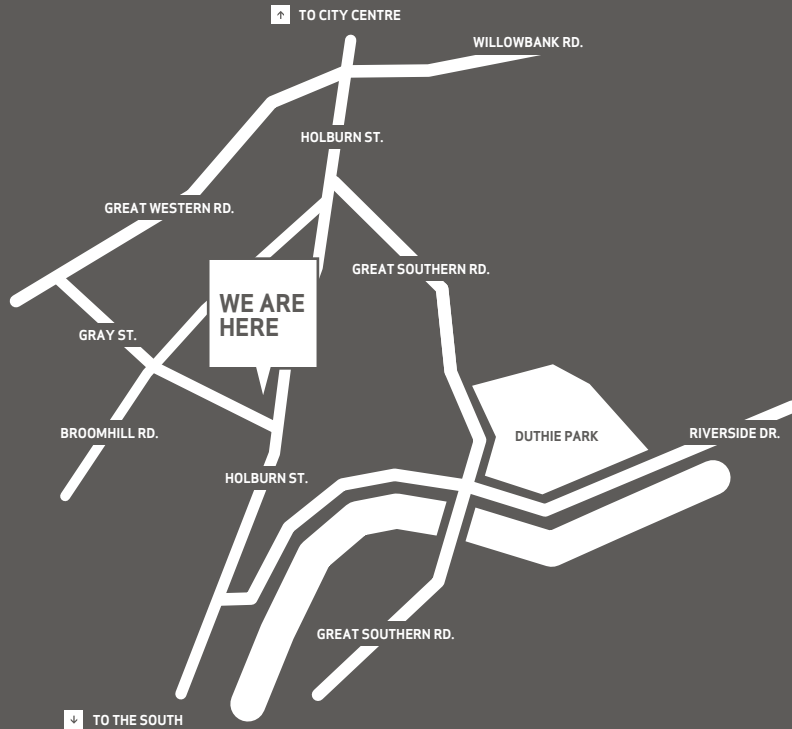

For further information please contact us on:

Sales dept 07764 475500 | Online www.metrosquare.co.uk

IMPORTANT NOTICE: These particulars are for illustration only. We operate a policy of continuous product development and individual features may vary from time to time as may heating and electrical layouts. Consequently these particulars should be treated as general guidance only and cannot be relied upon as accurately describing any of the Specified Matters prescribed by any Order made under the Property Misdescriptions Act 1991. Nor do they constitute a contract, part of a contract or a warranty. Dimensions should not be used for carpet sizes, appliance spaces or items of furniture. Purchasers furniture may be of a different size to that indicated.

Adam
Cochran