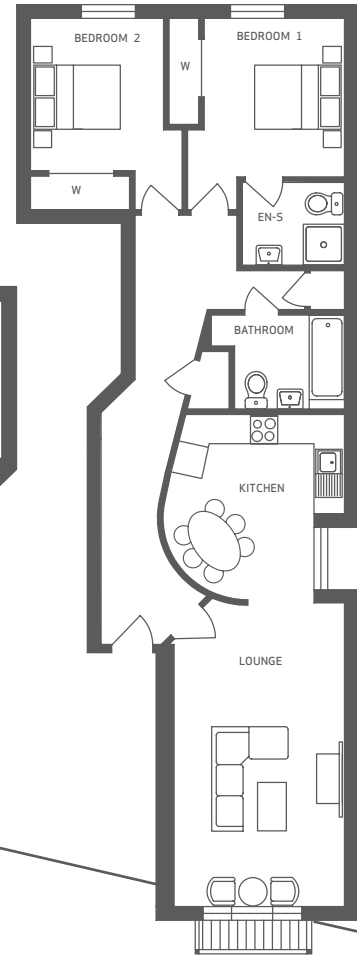

FLATTYPE #1

LOUNGE	6250mm x 3489mm	20'6 x 11'5
KITCHEN	4782mm x 3789mm	15'7 x 12'5
UTILITY	1923mm x 1666mm	6'4 x 5'6
BATH	2450mm x 1974mm	8'1 x 6'6
BED 1	3566mm x 2796mm	11'7 x 9'2
ENSUITE	2223mm x 1724mm	7'3 x 5'7
BED 2	5284mm x 2796mm	17'4 x 9'2

FLATTYPE #2

LOUNGE	5351mm x 3635mm	17'6 x 11'11
KITCHEN	3368mm x 1924mm	11'11 x 6'4
BATH	2144mm x 1916mm	7'0 x 6'3
BED 1	3648mm x 2765mm	11'11 x 9'
ENSUITE	1756mm x 1600mm	5'9 x 5'3
BED 2	3024mm x 2865mm	9'11 x 9'5

FLATTYPE #3

LOUNGE	6250mm x 3489mm	20'6 x 11'5
KITCHEN	3873mm x 3789mm	12'8 x 12'5
BATH	1974mm x 2796mm	6'6 x 9'2
BED 1	4259mm x 2796mm	13'11 x 9'2
ENSUITE	2036mm x 1724mm	6'7 x 5'7
BED 2	4259mm x 2796mm	13'11 x 9'2