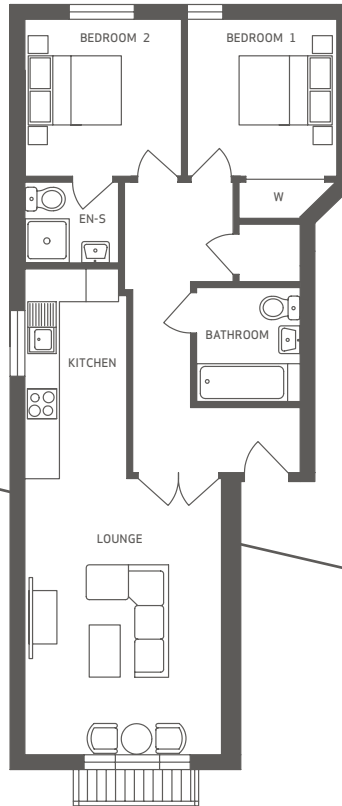

FLATTYPE #1

LOUNGE	6250mm x 3489mm	20'6 x 11'5
KITCHEN	4782mm x 3789mm	15'7 x 12'5
UTILITY	1923mm x 1666mm	6'4 x 5'6
BATH	2450mm x 1974mm	8'1 x 6'6
BED 1	3566mm x 2796mm	11'7 x 9'2
ENSUITE	2223mm x 1724mm	7'3 x 5'7
BED 2	5284mm x 2796mm	17'4 x 9'2

FLATTYPE #2

LOUNGE	5351mm x 3635mm	17'6 x 11'11
KITCHEN	3368mm x 1924mm	11'11 x 6'4
BATH	2144mm x 1916mm	7'0 x 6'3
BED 1	3648mm x 2765mm	11'11 x 9'
ENSUITE	1756mm x 1600mm	5'9 x 5'3
BED 2	3024mm x 2865mm	9'11 x 9'5

FLATTYPE #3

LOUNGE	6250mm x 3489mm	20'6 x 11'5
KITCHEN	3873mm x 3789mm	12'8 x 12'5
BATH	1974mm x 2796mm	6'6 x 9'2
BED 1	4259mm x 2796mm	13'11 x 9'2
ENSUITE	2036mm x 1724mm	6'7 x 5'7
BED 2	4259mm x 2796mm	13'11 x 9'2