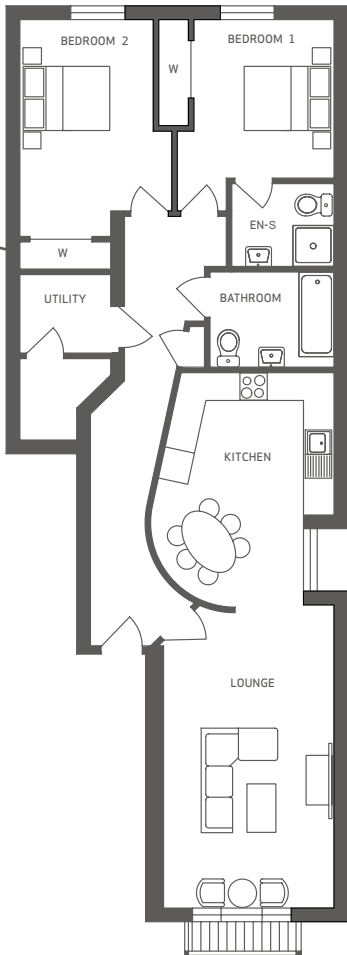

FLATTYPE #1

LOUNGE	6250mm x 3489mm	20'6 x 11'5
KITCHEN	4782mm x 3789mm	15'7 x 12'5
UTILITY	1923mm x 1666mm	6'4 x 5'6
BATH	2450mm x 1974mm	8'1 x 6'6
BED 1	3566mm x 2796mm	11'7 x 9'2
ENSUITE	2223mm x 1724mm	7'3 x 5'7
BED 2	5284mm x 2796mm	17'4 x 9'2

FLATTYPE #2

LOUNGE	5351mm x 3635mm	17'6 x 11'11
KITCHEN	3368mm x 1924mm	11'11 x 6'4
BATH	2144mm x 1916mm	7'0 x 6'3
BED 1	3648mm x 2765mm	11'11 x 9'
ENSUITE	1756mm x 1600mm	5'9 x 5'3
BED 2	3024mm x 2865mm	9'11 x 9'5

FLATTYPE #3

LOUNGE	6250mm x 3489mm	20'6 x 11'5
KITCHEN	3873mm x 3789mm	12'8 x 12'5
BATH	1974mm x 2796mm	6'6 x 9'2
BED 1	4259mm x 2796mm	13'11 x 9'2
ENSUITE	2036mm x 1724mm	6'7 x 5'7
BED 2	4259mm x 2796mm	13'11 x 9'2